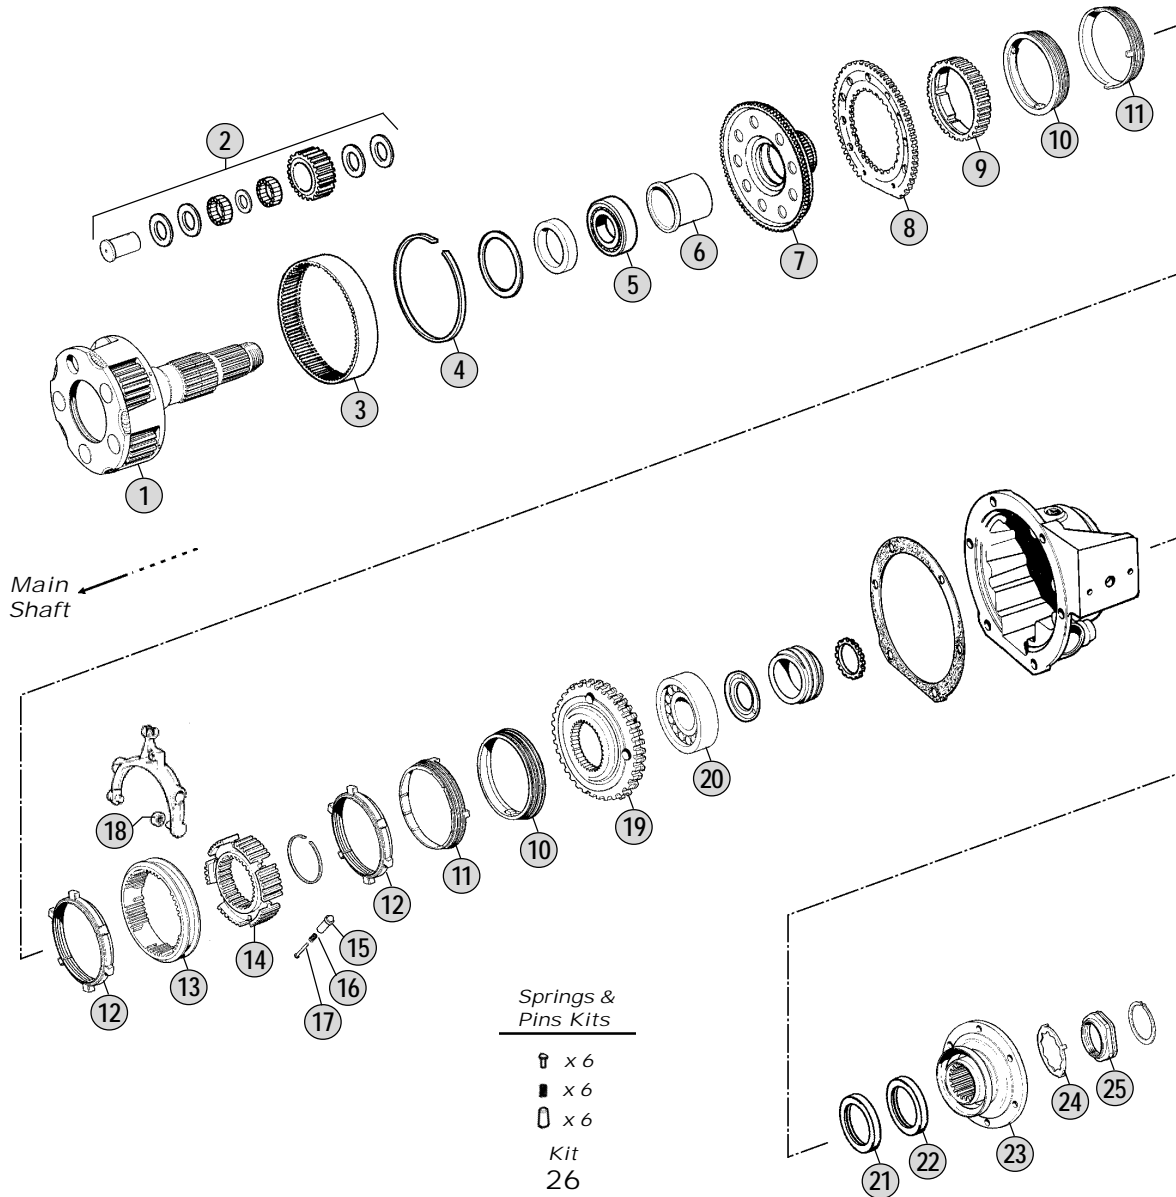

Adattabile a : **VOLVO**
Suitable To :

Modelli Cambio/ Gearbox Models
R70 - SR70 - SR71

All original equipment manufacturers' numbers, symbols, pictures, models and description used in this catalogue are for reference only, and it is not implied that any part listed is the product of these manufactures. Tutti i nostri particolari non sono originali ma con essi intercambiabili. I riferimenti originali, le figure, i modelli sono esposti a semplice titolo indicativo. La nostra produzione riporta il nostro marchio.

Models

R70	F12 - N12
SR70	F12 - N12
SR71	F12 - N12