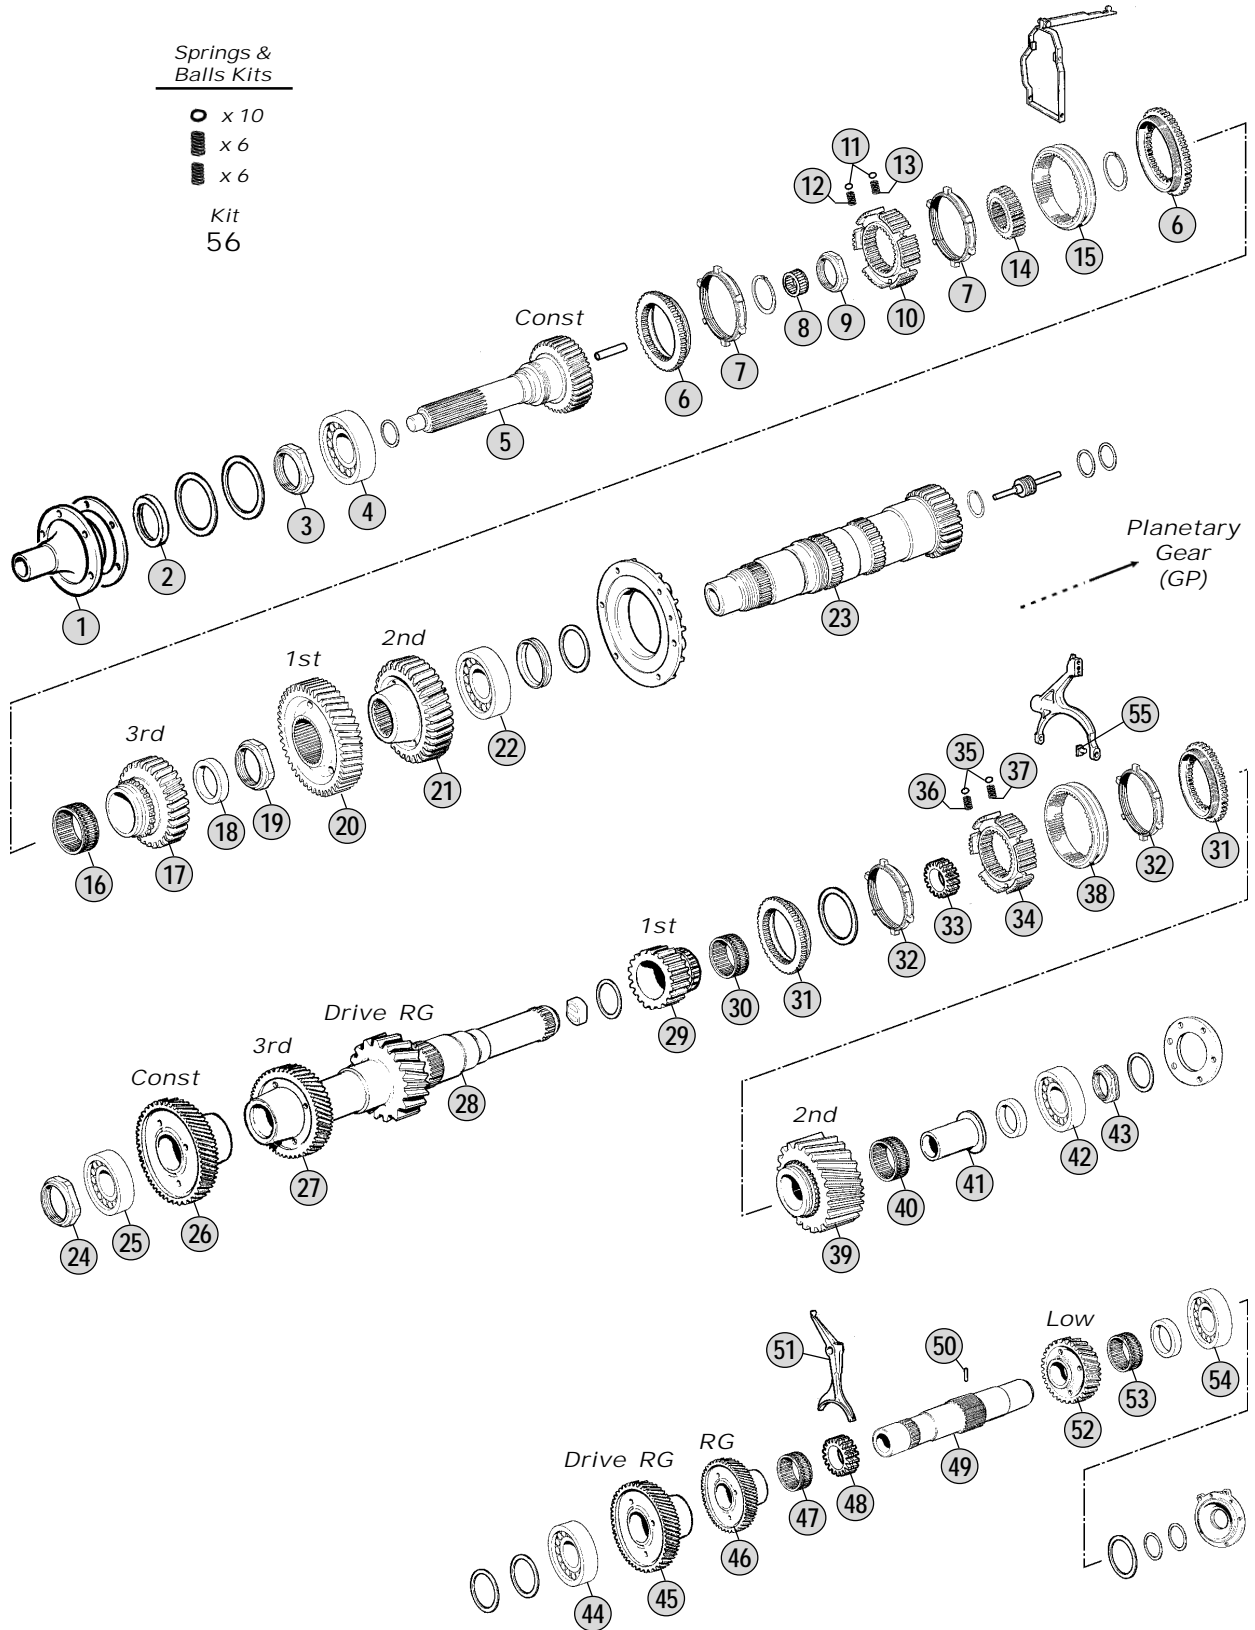

Adattabile a : **VOLVO**
Suitable To :

R70

All original equipment manufacturers' numbers, symbols, pictures, models and description used in this catalogue are for reference only, and it is not implied that any part listed is the product of these manufactures. Tutti i nostri particolari non sono originali ma con essi intercambiabili. I riferimenti originali, le figure, i modelli sono esposti a semplice titolo indicativo. La nostra produzione riporta il nostro marchio.

Models

R70 F12 - N12