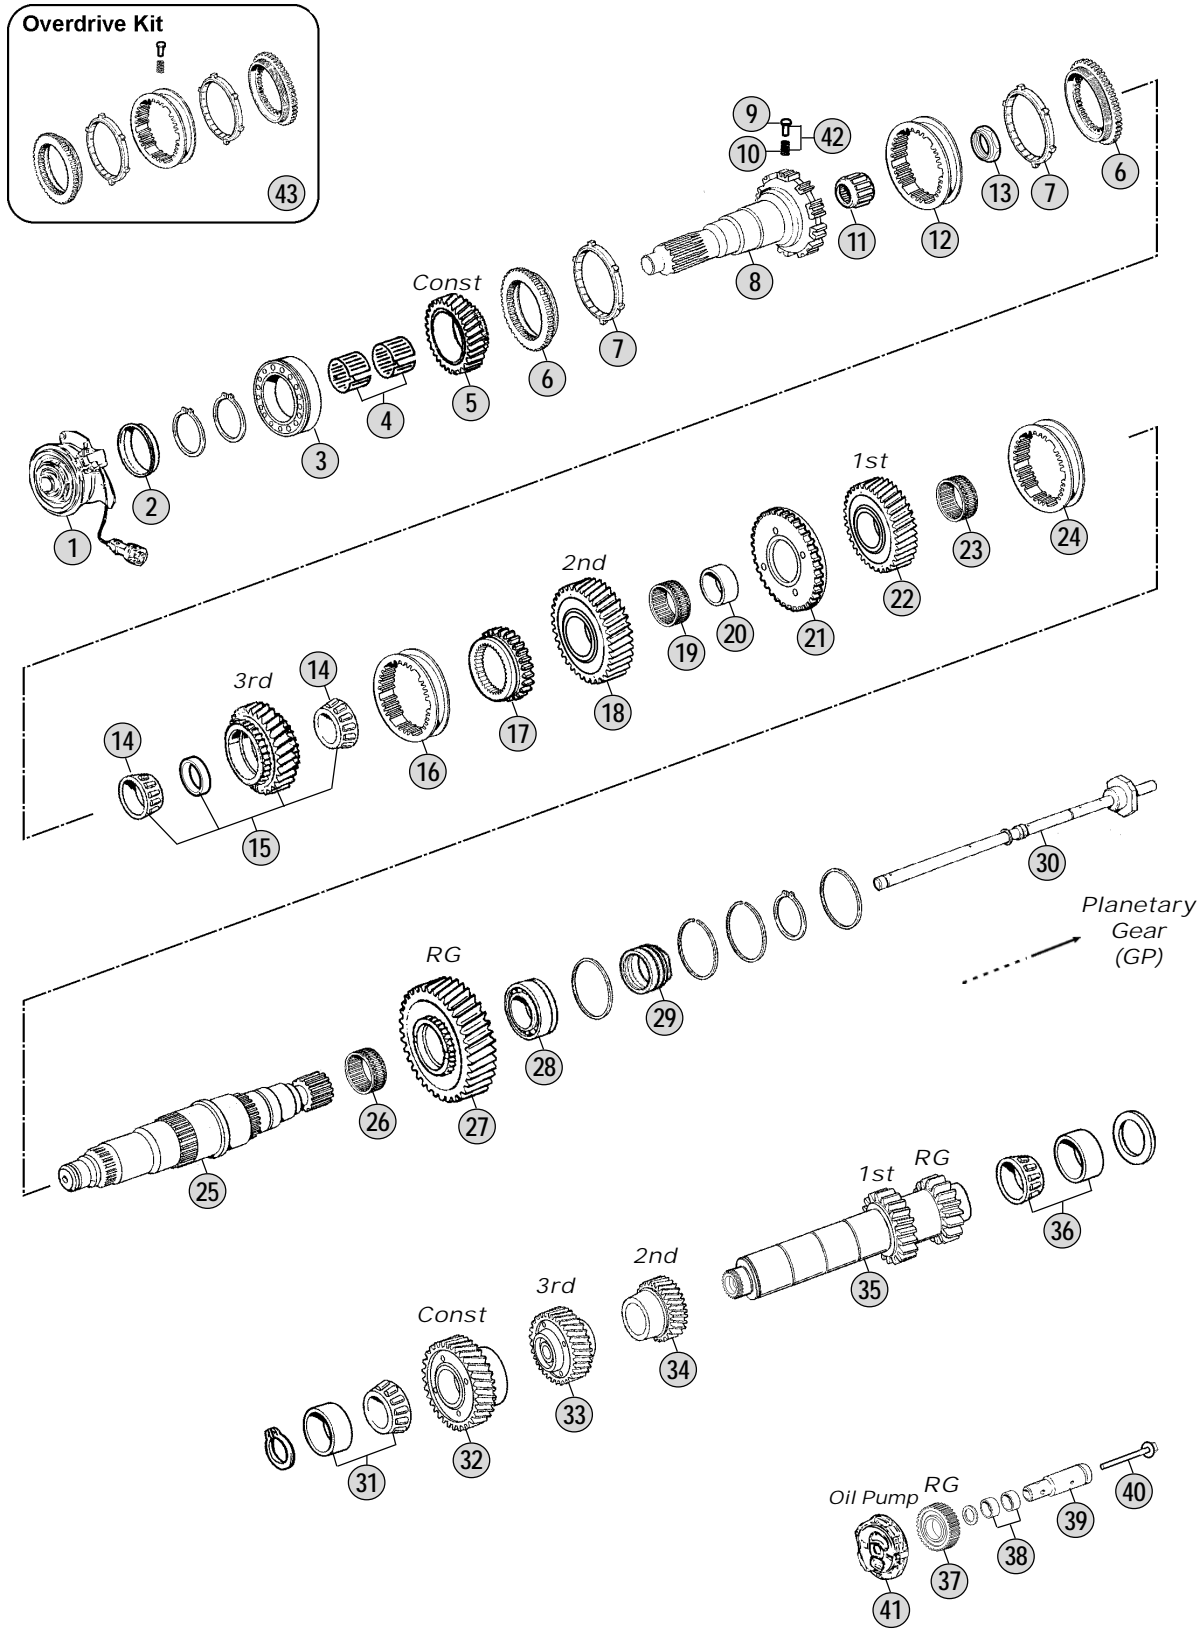

Adattabile a: **VOLVO** AT2412D/2812D - AT(O)2612D/3112D
Suitable To:

All original equipment manufacturers' numbers, symbols and description used in this catalogue are for reference only, and it is not implied that any part listed is the product of these manufactures. Tutti i nostri particolari non sono originali ma con essi intercambiabili. I riferimenti originali, le figure, i modelli sono esposti a semplice titolo indicativo. La nostra produzione riporta il nostro marchio.

Models

AT2412D - AT2612D - ATO2612D FH12 - FH13
AT2812D - ATO3112D FH16