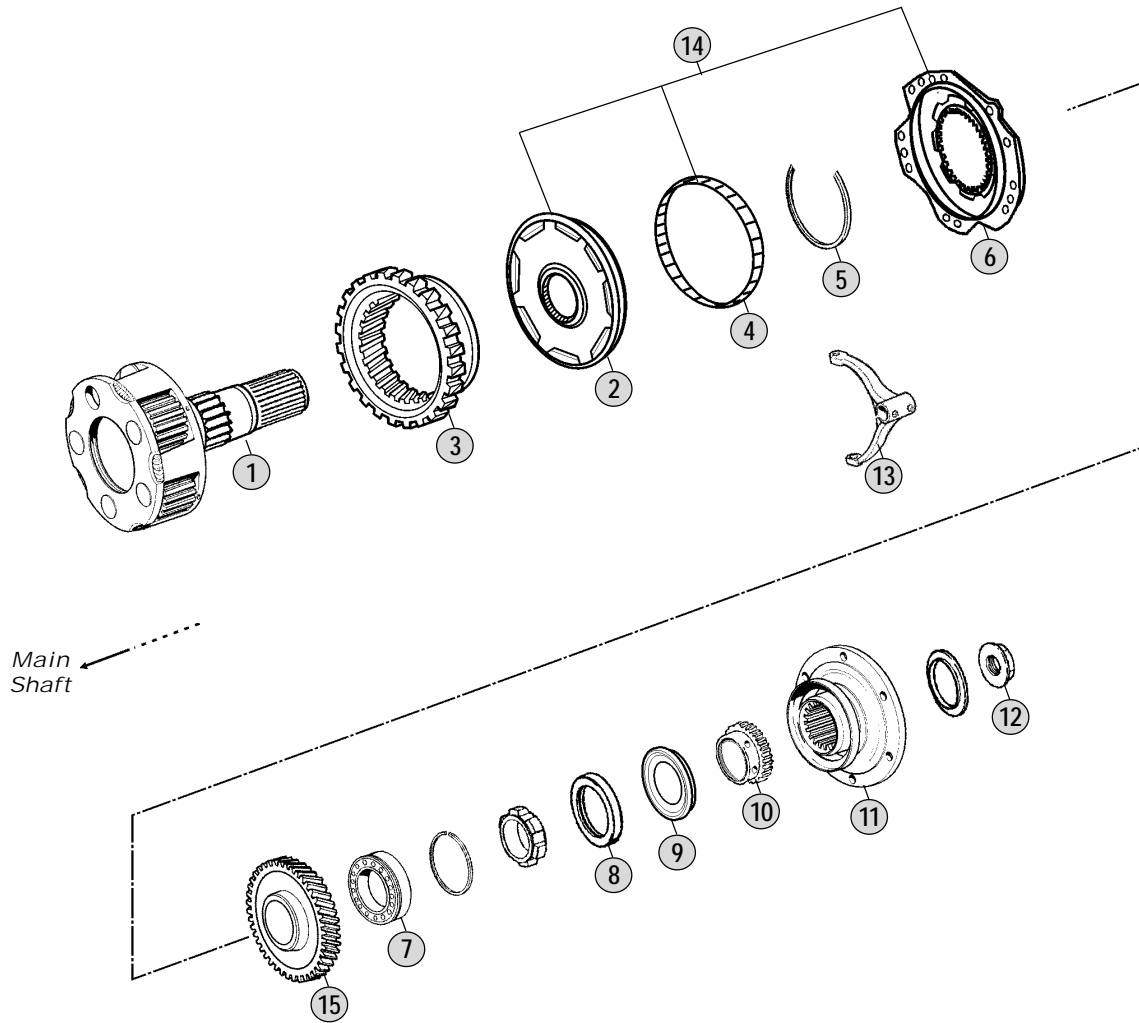

Models

AT2412D - AT2612D - ATO2612D FH12 - FH13
 AT2812D - ATO3112D FH16

Fig.	CEI no.	Rif. VOLVO	Description	Q.ty	Note	AT2412D	AT2612D	ATO2612D	AT2812D	ATO3112D
35	105.232	20544787	Countershaft 12/19/24 T	1		●	●	●		
35	105.231	20544785	Countershaft 12/19/32 T	1			●	●	●	●
36	130.677	20901349	Bearing Cone	1		●	●	●	●	●
37	147.291	20483570	Reverse Gear	1		●	●	●	●	●
38	117.469	20483574	Bush	2		●	●	●	●	●
39	107.252	20785053	Reverse Pin	1		●	●	●	●	●
40	287.093	973097	Screw	1		●	●	●	●	●
41	280.798	20567034	Oil Pump	1		●	●	●	●	●
42	298.048	20845497	Pins/Springs kit	1		●	●	●	●	●
43	298.844	CEI 298844	Synchro Kit	1		●	●	●	●	●

Notes

Date

04 / 2012

Table

120/A

Adattabile a : **VOLVO** AT2412D/2812D - AT(O)2612D/3112D
 Suitable To :

All original equipment manufacturers' numbers, symbols and description used in this catalogue are for reference only, and it is not implied that any part listed is the product of these manufacturers. Tutti i nostri particolari non sono originali ma con essi intercambiabili. I riferimenti originali, le figure, i modelli sono esposti a semplice titolo indicativo. La nostra produzione riporta il nostro marchio.