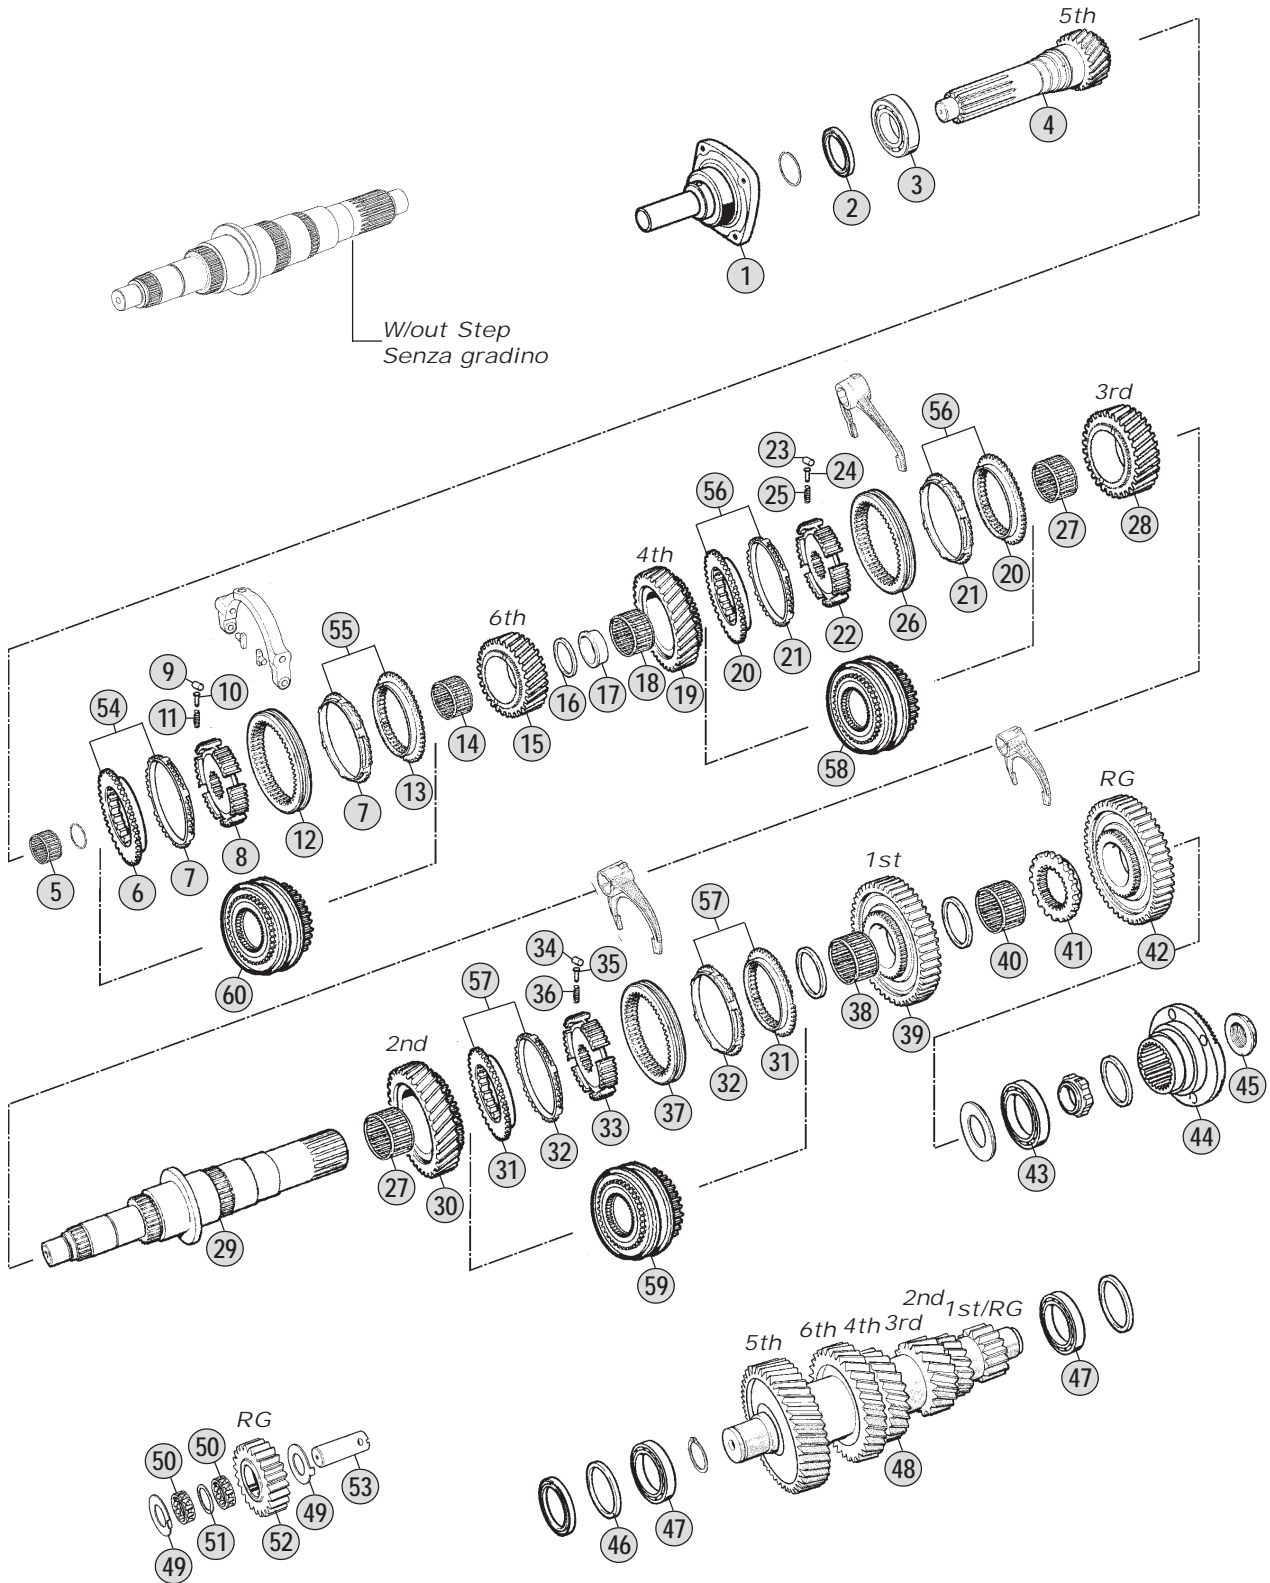

Adattabile a : **VOLVO**
Suitable To :

Modelli Cambio/ Gearbox Models
5206 A/B (T700A/B)

All original equipment manufacturers' numbers, symbols, pictures, models and description used in this catalogue are for reference only, and it is not implied that any part listed is the product of these manufactures.
Tutti i nostri particolari non sono originali ma con essi intercambiabili. I riferimenti originali, le figure, i modelli sono esposti a semplice titolo indicativo. La nostra produzione riporta il nostro marchio.

Models

5206A/B FL6