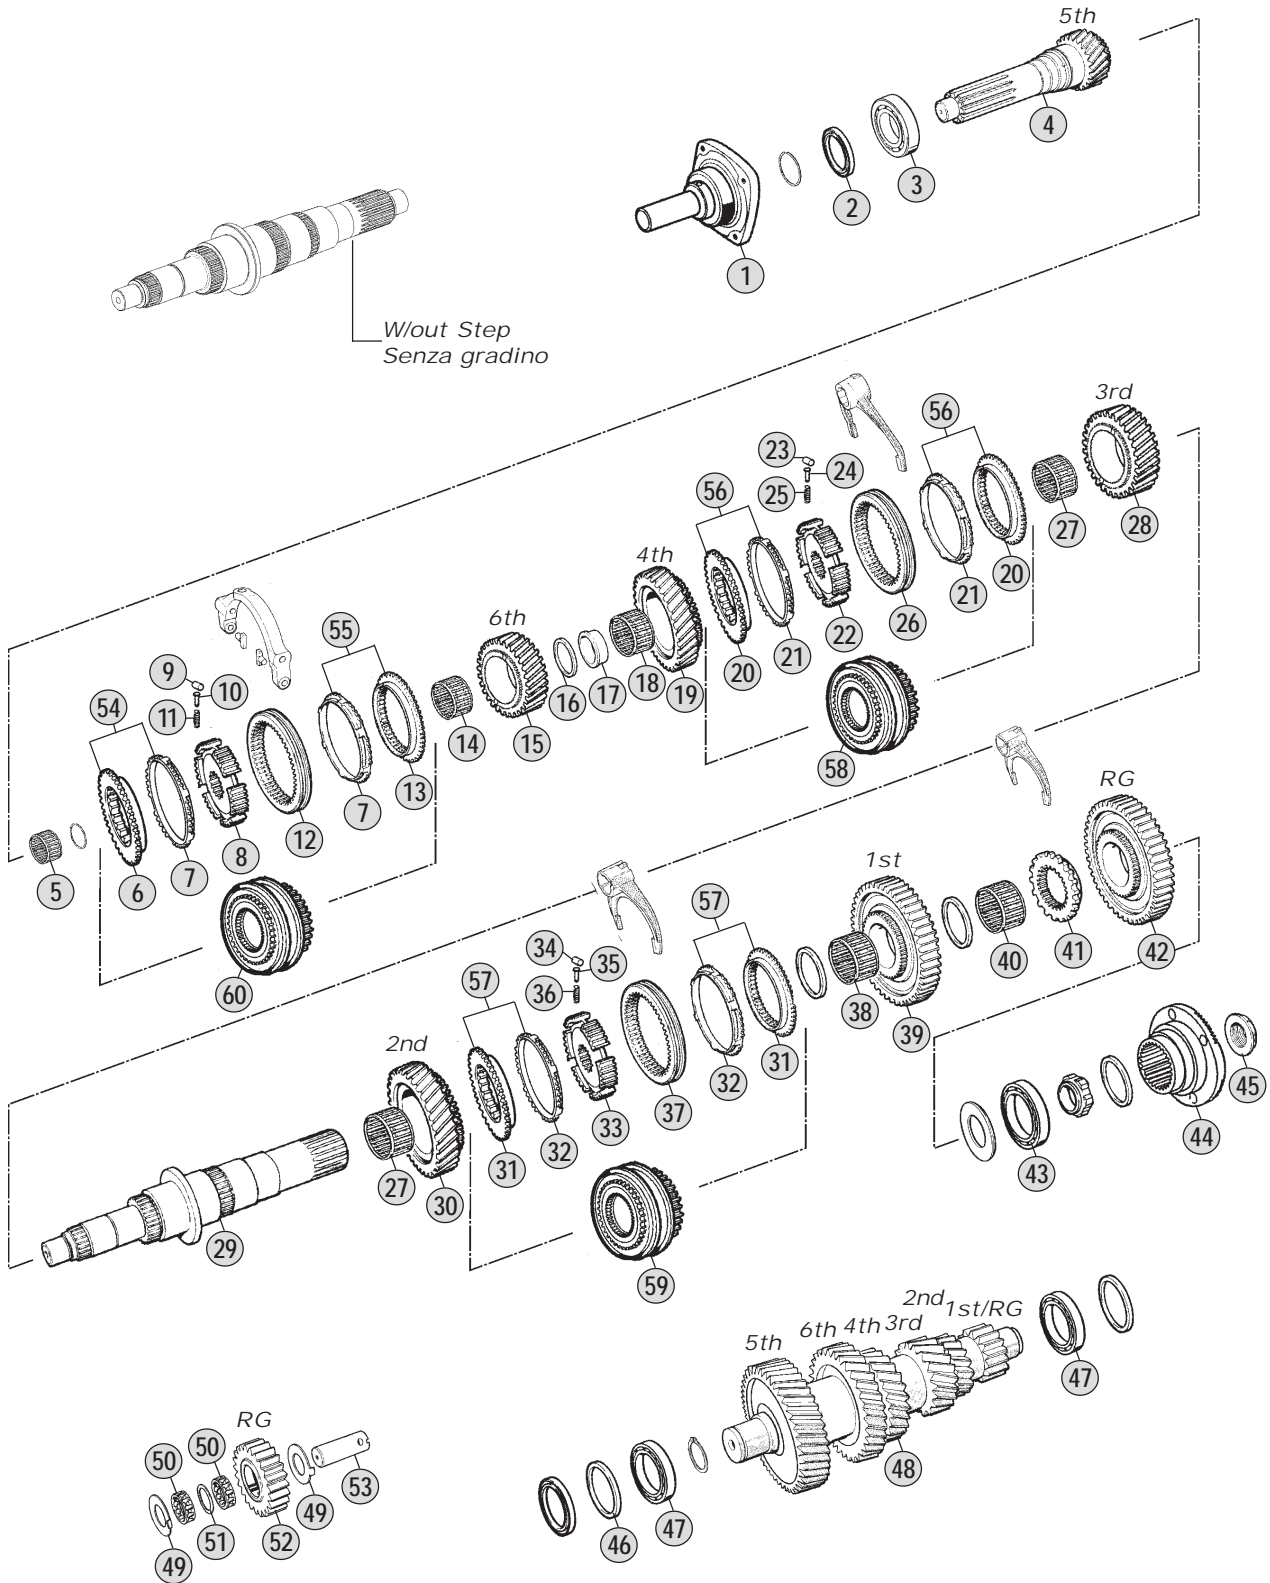

Adattabile a : **VOLVO**
Suitable To :

Modelli Cambio/ Gearbox Models
5206 A/B (T700A/B)

All original equipment manufacturers' numbers, symbols, pictures, models and description used in this catalogue are for reference only, and it is not implied that any part listed is the product of these manufactures. Tutti i nostri particolari non sono originali ma con essi intercambiabili. I riferimenti originali, le figure, i modelli sono esposti a semplice titolo indicativo. La nostra produzione riporta il nostro marchio.

Models

5206A/B FL6