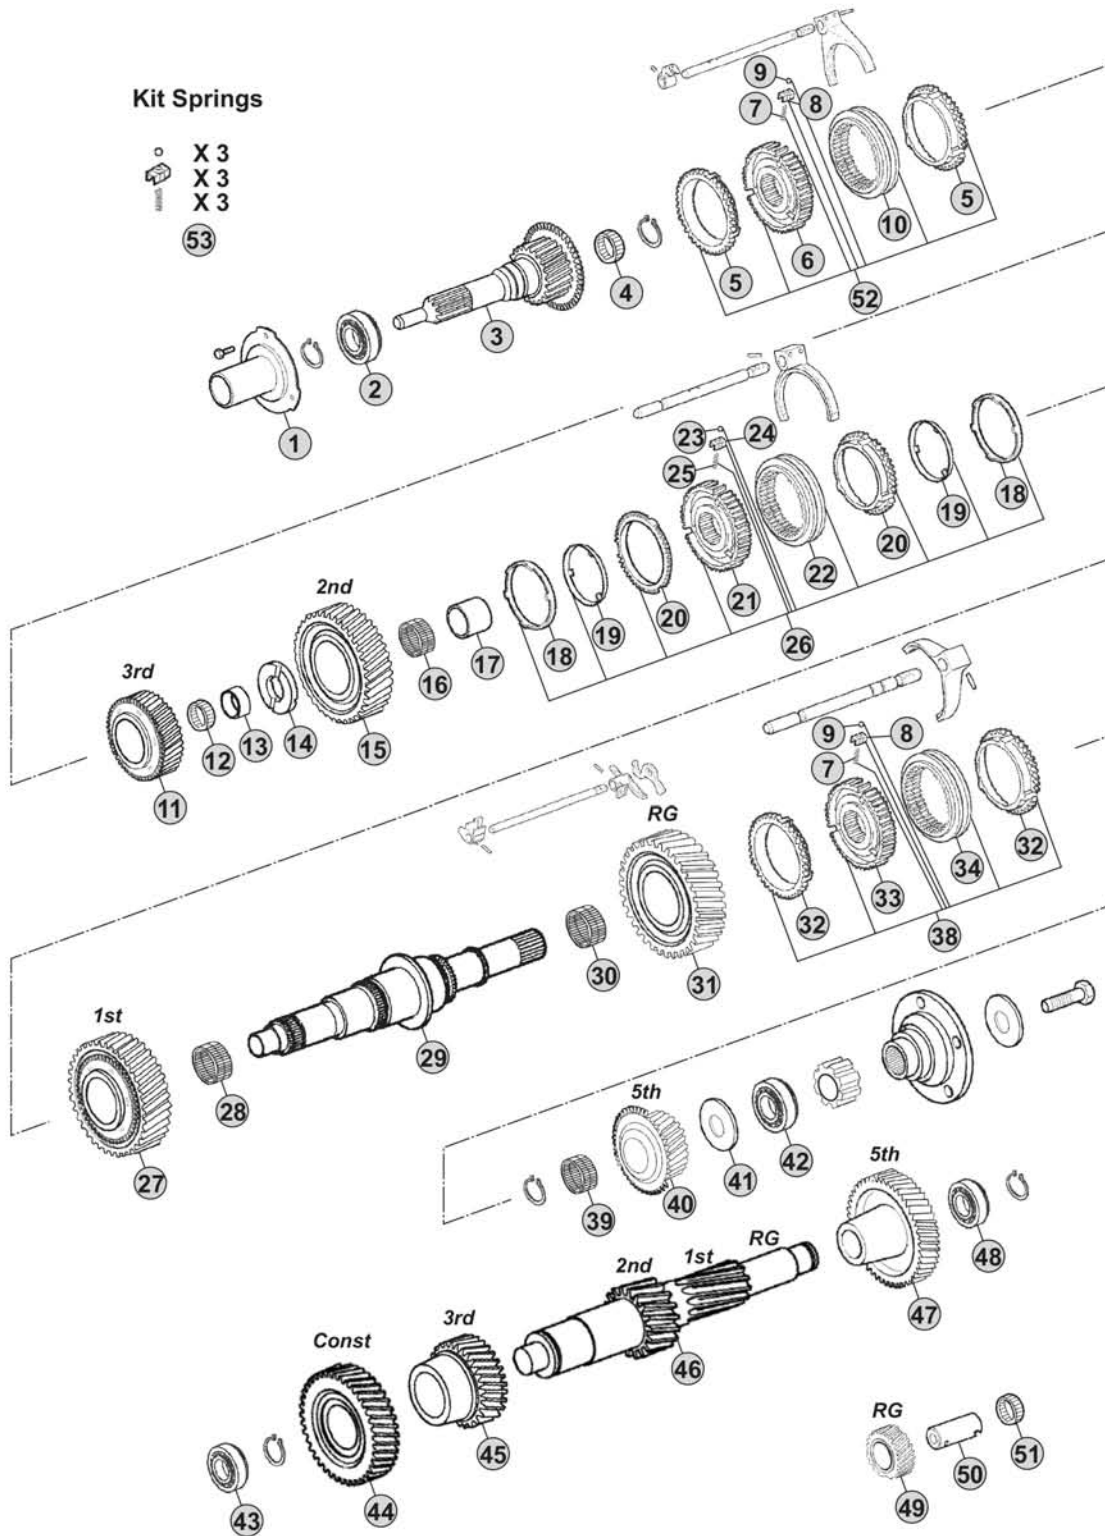

MODELS:

- ECOLITE

VERSIONS:

- 5S270 (1332 xxx xxx)

Our spare parts are not the originals but interchangeable with the originals ones. All original equipment manufacturers' numbers, pictures and models used in this catalogue are for reference only. Our products bear our trade-mark.

Notes

5S270 R.4,99-0,78