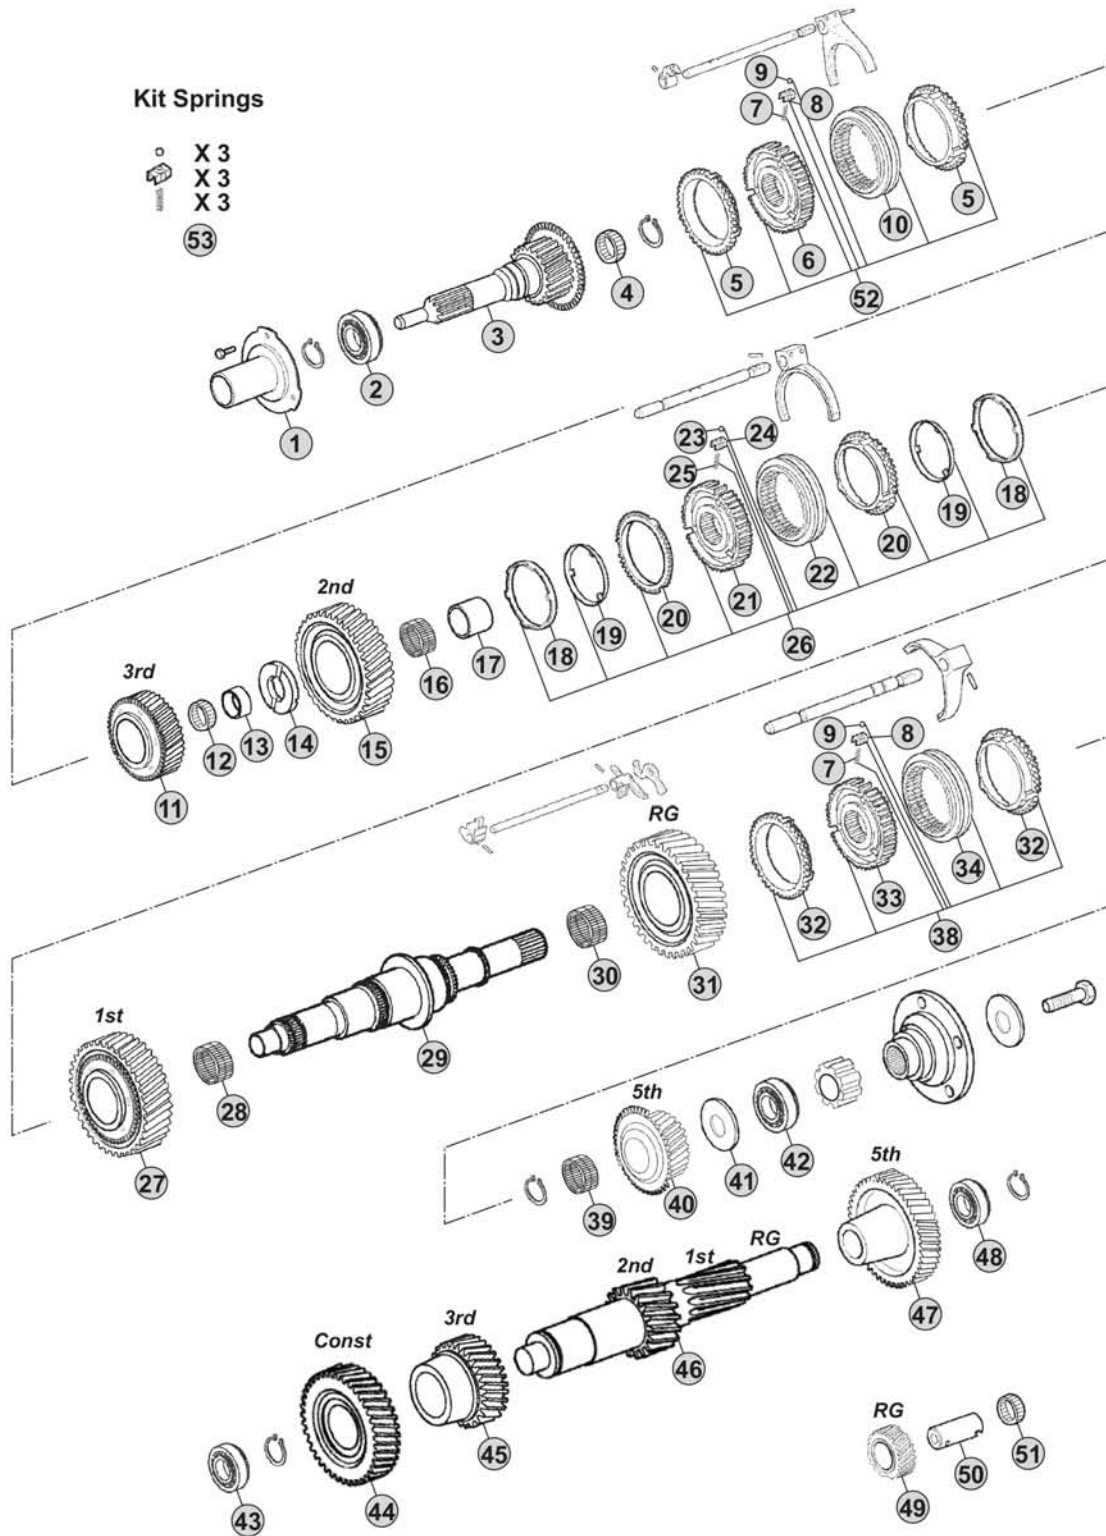

MODELS:

- ECOLITE

VERSIONS:

- 5S270 (1332 xxx xxx)

Our spare parts are not the originals but interchangeable with the originals ones. All original equipment manufacturers' numbers, pictures and models used in this catalogue are for reference only. Our products bear our trade-mark.

Notes

5S270 R.4,99-0,78